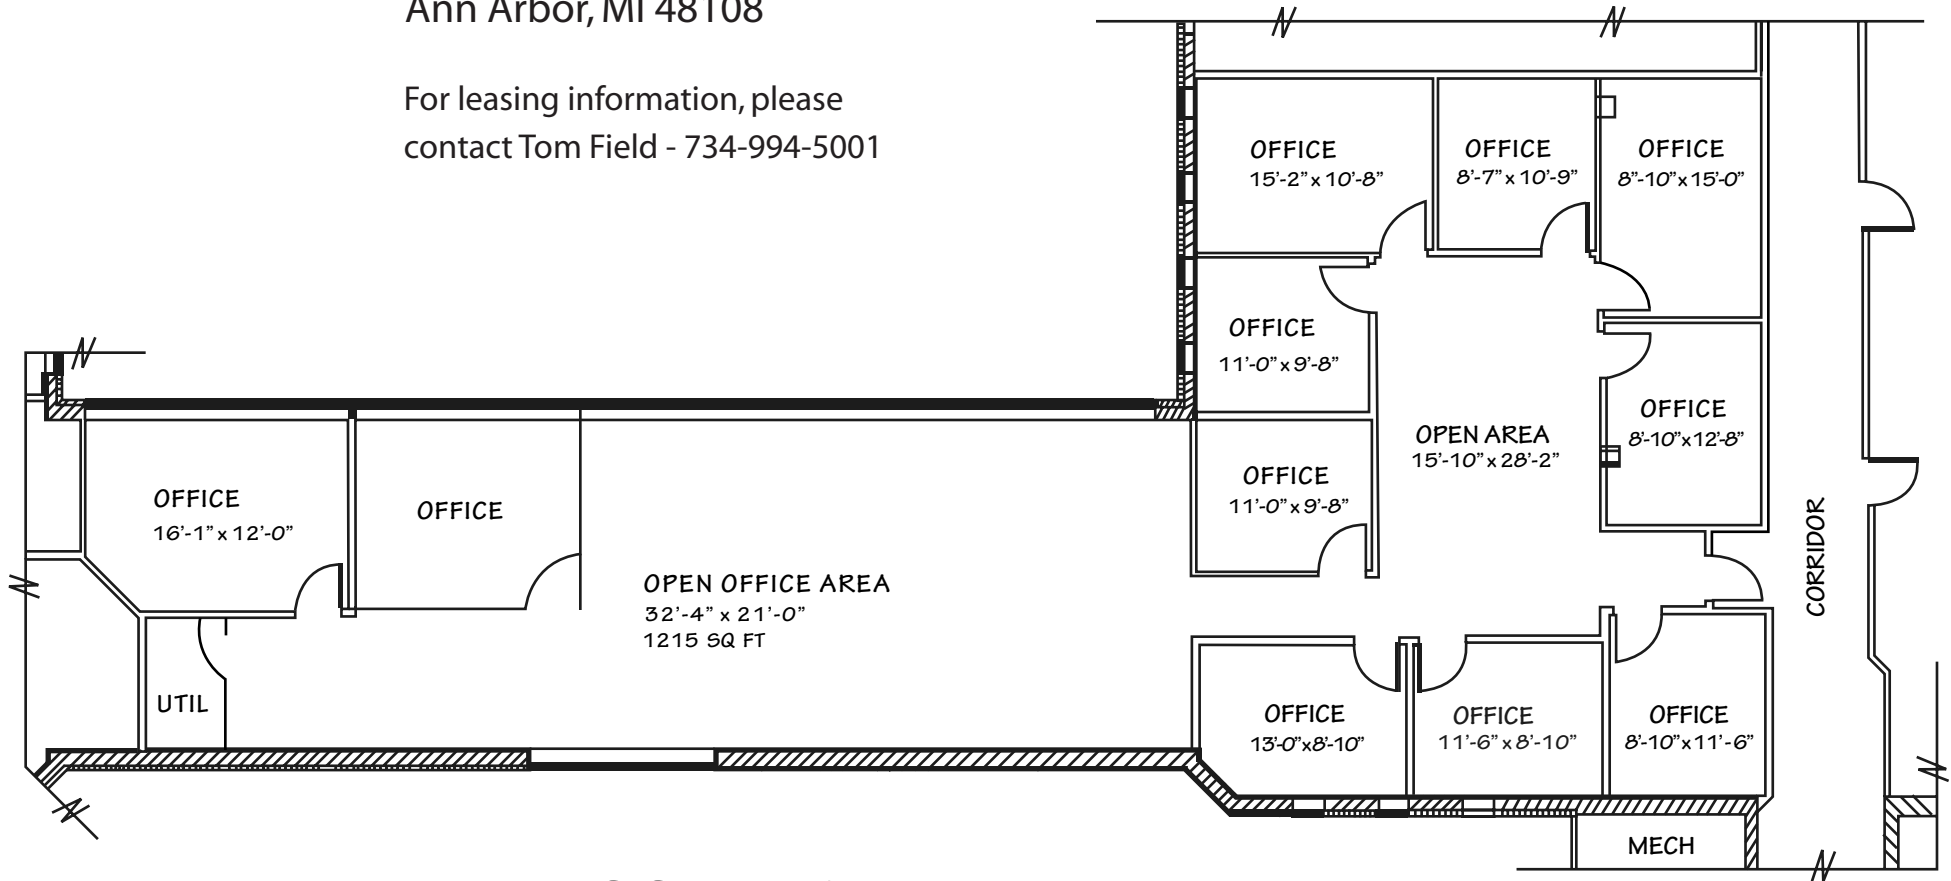

Waterworks Plaza
Suite 202 - (3,600 sq ft)
3135 S. State Street
Ann Arbor, MI 48108

For leasing information, please
contact Tom Field - 734-994-5001

2nd FLOOR PLAN
Suite 202